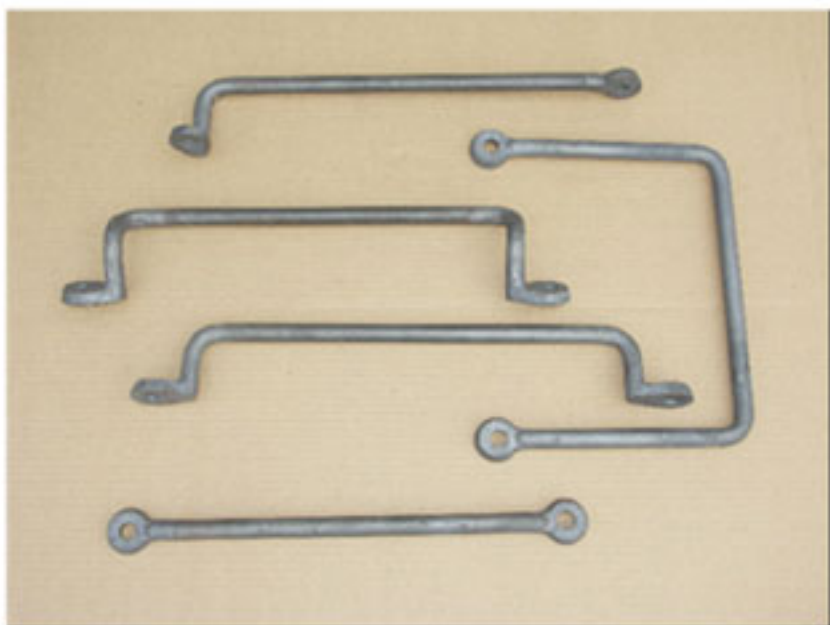

G - GATE PARTS

PINIONS, CAPSTANS,
RACKS, LOCKS, SLIDES
AND OTHER MISC. GATE
ITEMS.

CALL PRC TODAY!!

H - UNDERFRAME

H - UNDERFRAME

VARIOUS WEAR PLATES
AND WEAR RINGS FOR
THE UNDERFRAME.

CALL PRC TODAY!!

OVERVIEW

To Order:
Call: 800-521-2151
Fax: 724-662-0539
E-mail: sales@parailcar.com

I - MISC.

I - MISC.

VARIOUS PARTS FOR
DIFFERENT CARS.

CALL PRC TODAY!!

J/K - HANDHOLDS/SILL STEPS

J/K - HANDHOLDS/SILL STEPS

MISC. HANDHOLDS, SILL
STEPS AND LADDER
ASSEMBLIES.

CALL PRC TODAY!!

OVERVIEW

To Order:
Call: 800-521-2151
Fax: 724-662-0539
E-mail: sales@parailcar.com

L - COAL CAR PARTS

L - COAL CAR PARTS

PRC NOW SELLS A WIDE VARIETY OF COAL CAR HOPPER PARTS INCLUDING: BRACKETS, PAWLS, EXTENSIONS AND HINGES