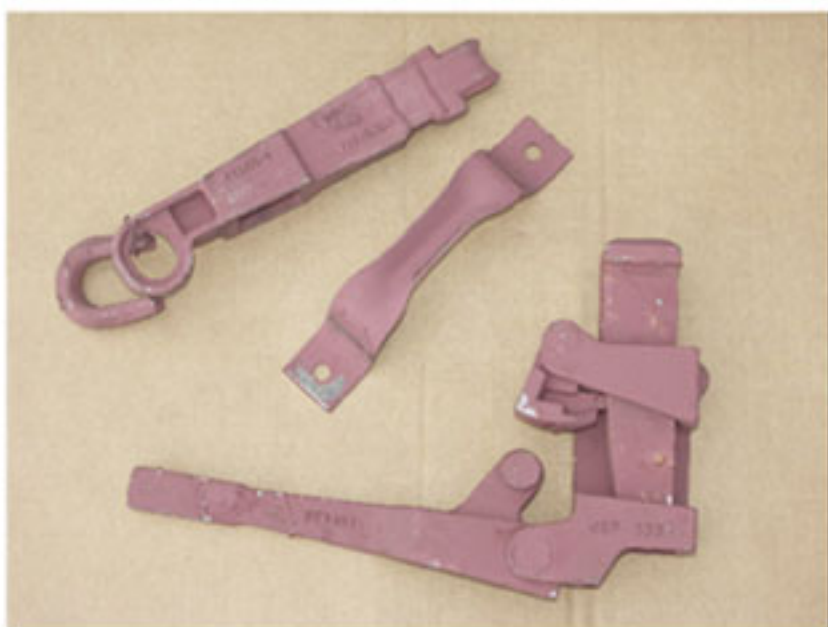

B - SLIDING DOOR SECTION

B - SLIDING DOOR

SLIDING DOOR
COMPONENTS FOR
YSD, PULLMAN AND
SUPERIOR DOORS.

CALL PRC TODAY!!