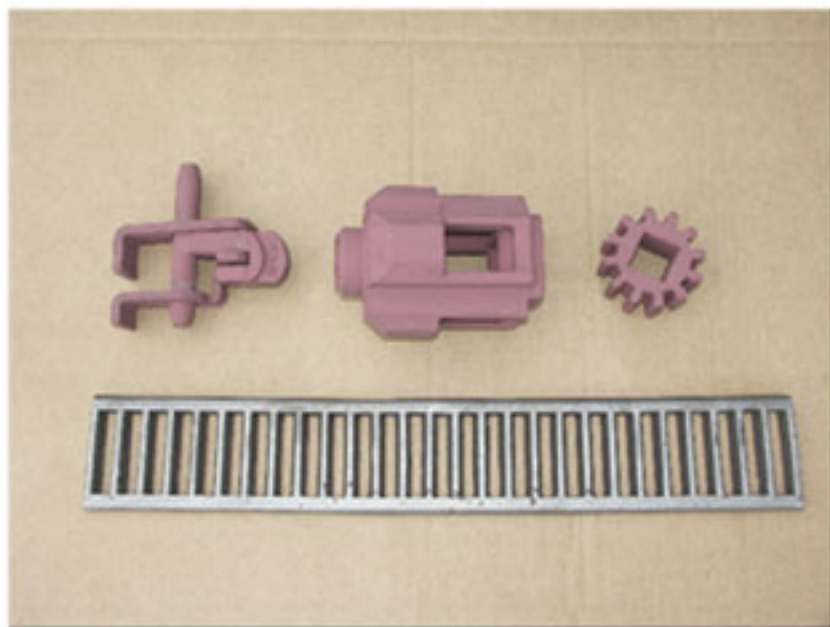

CALL PRC TODAY!!

OVERVIEW

To Order:
Call: 800-521-2151
Fax: 724-662-0539
E-mail: sales@parailcar.com

E - HATCH COVER

E - HATCH COVER

GASKETS FOR ROUND
AND TROUGH
HATCHCOVERS.
TORSION SPRINGS AND
OTHER MISC. HATCH
COVER ITEMS

CALL PRC TODAY!!

F - AUTO RACK

F - AUTO RACK

MISC PARTS FOR AUTO
RACK CARS

CALL PRC TODAY!!

OVERVIEW

To Order:
Call: 800-521-2151
Fax: 724-662-0539
E-mail: sales@parailcar.com

G - GATE PARTS

G - GATE PARTS

PINIONS, CAPSTANS,
RACKS, LOCKS, SLIDES
AND OTHER MISC. GATE
ITEMS.

CALL PRC TODAY!!

H - UNDERFRAME

H - UNDERFRAME

VARIOUS WEAR PLATES
AND WEAR RINGS FOR
THE UNDERFRAME.

CALL PRC TODAY!!

OVERVIEW