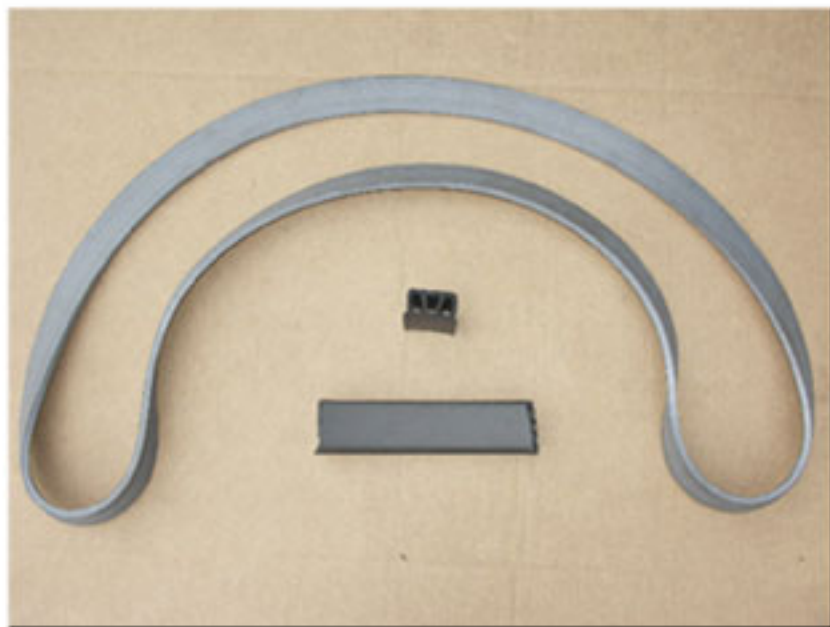

E-mail: sales@parailcar.com

C - CAR SIDE HDW

C - CAR SIDE HDW

BRACKETS, TRACK AND TOP RETAINER FOR BOXCARS, AS WELL AS MISC. ITEMS FOR ALL CARS.

CALL PRC TODAY!!

D - PLUG GASKET

D - PLUG GASKET

GASKET FOR PLUG DOORS, SOLD IN BULK LENGTHS AND MOLDED ONE-PIECE GASKETS.

CALL PRC TODAY!!

OVERVIEW

To Order:
Call: 800-521-2151
Fax: 724-662-0539
E-mail: sales@parailcar.com

E - HATCH COVER

E - HATCH COVER

GASKETS FOR ROUND
AND TROUGH
HATCHCOVERS.
TORSION SPRINGS AND
OTHER MISC. HATCH
COVER ITEMS