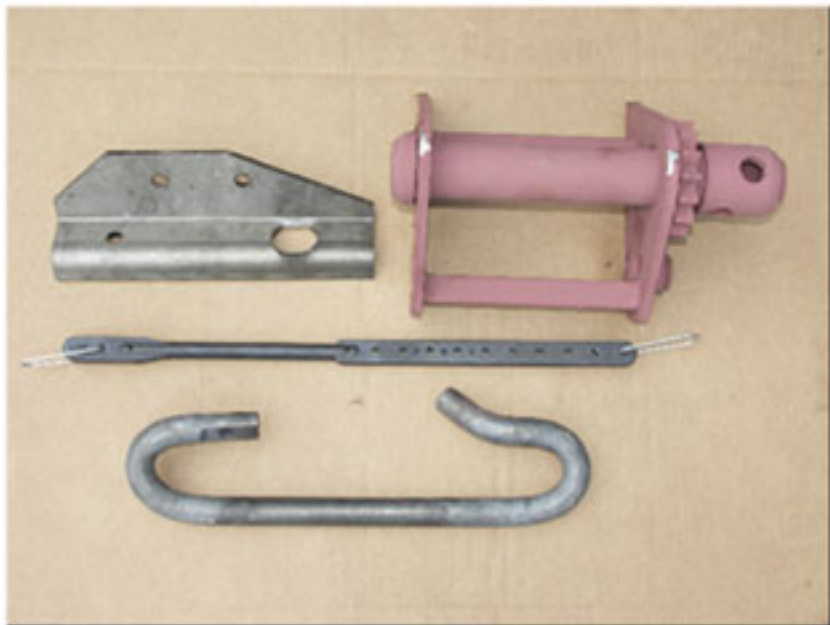

OVERVIEW

To Order:
Call: 800-521-2151
Fax: 724-662-0539
E-mail: sales@parailcar.com

I - MISC.

I - MISC.

VARIOUS PARTS FOR
DIFFERENT CARS.

CALL PRC TODAY!!