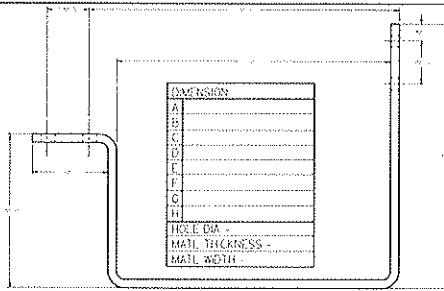

PENNSYLVANIA RAIL CAR CO.
 SILL STEP SHEET #1

REV	DATE	DESCRIPTION	BY	CHECKED
A	3-12-06	1. REVISION	MMH	
DWG NO	SILL STEP #1			
PART NO				

STYLE - 9

STYLE - 10

STYLE - 11

STYLE - 12

STYLE - 13

STYLE - 14