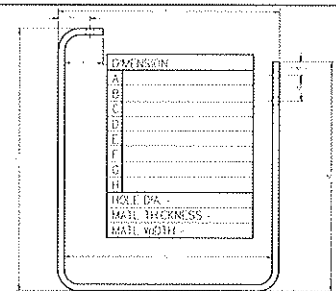

PENNSYLVANIA RAIL CAR CO.
 SILL STEP SHEET #1

REV	DATE	DESCRIPTION	BY	CHECKED
A	3-12-06	1. REVISION	MMH	
DWG NO	SILL STEP #1			
PART NO				

STYLE - 9

STYLE - 10

STYLE - 11

STYLE - 12

STYLE - 13

STYLE - 14