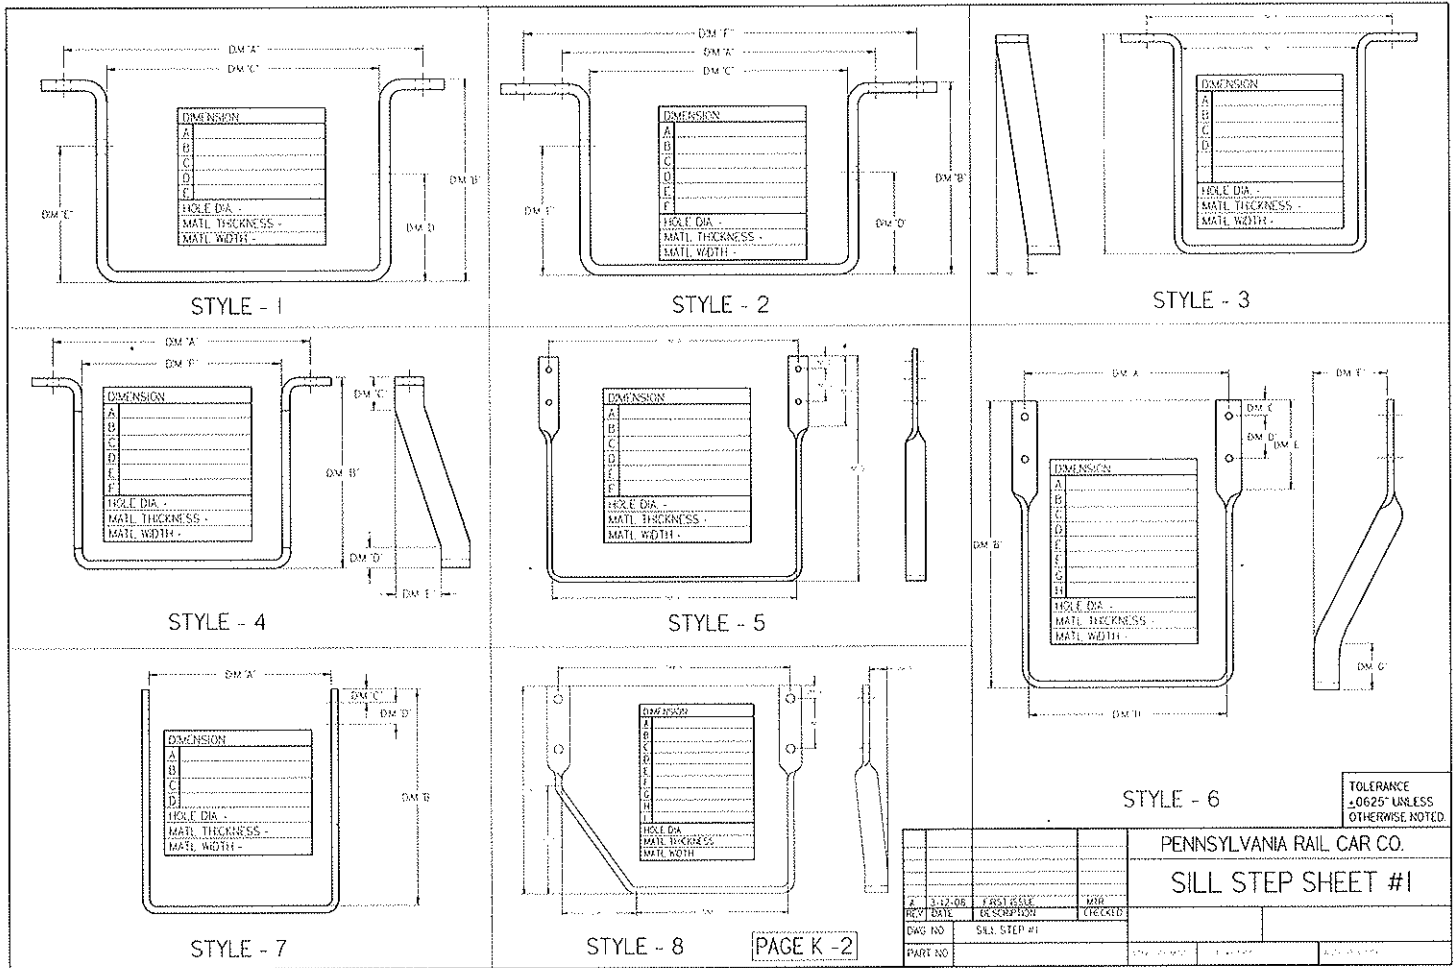

CALL PRC TODAY!!

LADDER ASSY

PRC Part #: Varies

Pennsylvania Rail Car Co. provides quality ladders and complete ladder assemblies. Please keep us in mind for your next inquiry.

CALL PRC TODAY!!

STYLE - 1

STYLE - 2

STYLE - 3

STYLE - 4

STYLE - 5

STYLE - 6

STYLE - 7

STYLE - 8

PAGE K - 2

TOLERANCE
 .0625" UNLESS
 OTHERWISE NOTED