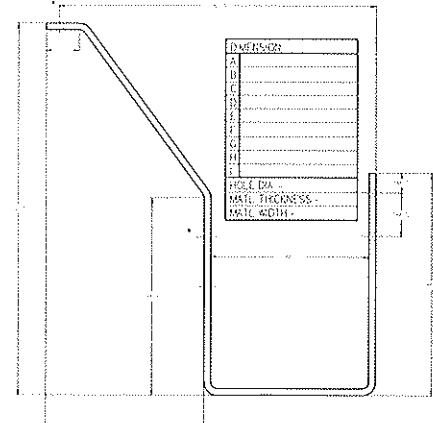

PENNSYLVANIA RAIL CAR CO.
 SILL STEP SHEET #1

REV	DATE	DESCRIPTION	BY	CHECKED
A	3-12-06	1. REVISION	MMH	
DWG NO	SILL STEP #1			
PART NO				

STYLE - 9

STYLE - 10

STYLE - 11

STYLE - 12

STYLE - 13

STYLE - 14