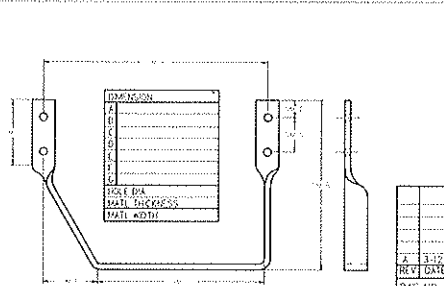

PENNSYLVANIA RAIL CAR CO.
 SILL STEP SHEET #1

REV	DATE	DESCRIPTION	BY	CHECKED
A	3-12-06	1. REVISION	MMH	
DWG NO	SILL STEP #1			
PART NO				

STYLE - 9

STYLE - 10

STYLE - 11

STYLE - 12

STYLE - 13

STYLE - 14

TOLERANCE
.0625" UNLESS
OTHERWISE NOTED

STYLE - 15

STYLE - 16

PAGE K - 3

REV	DATE	DESCRIPTION	BY	CHKD
A	3-12-08	PERMISSIBLE	MIB	
B		RESTRIPPED	ENCRD	
DWG NO	SILL STEP #2			
PART NO				

PENNSYLVANIA RAIL CAR CO.
SILL STEP SHEET #2
NOTE: INQUIRE IF TREADS ARE NEEDED